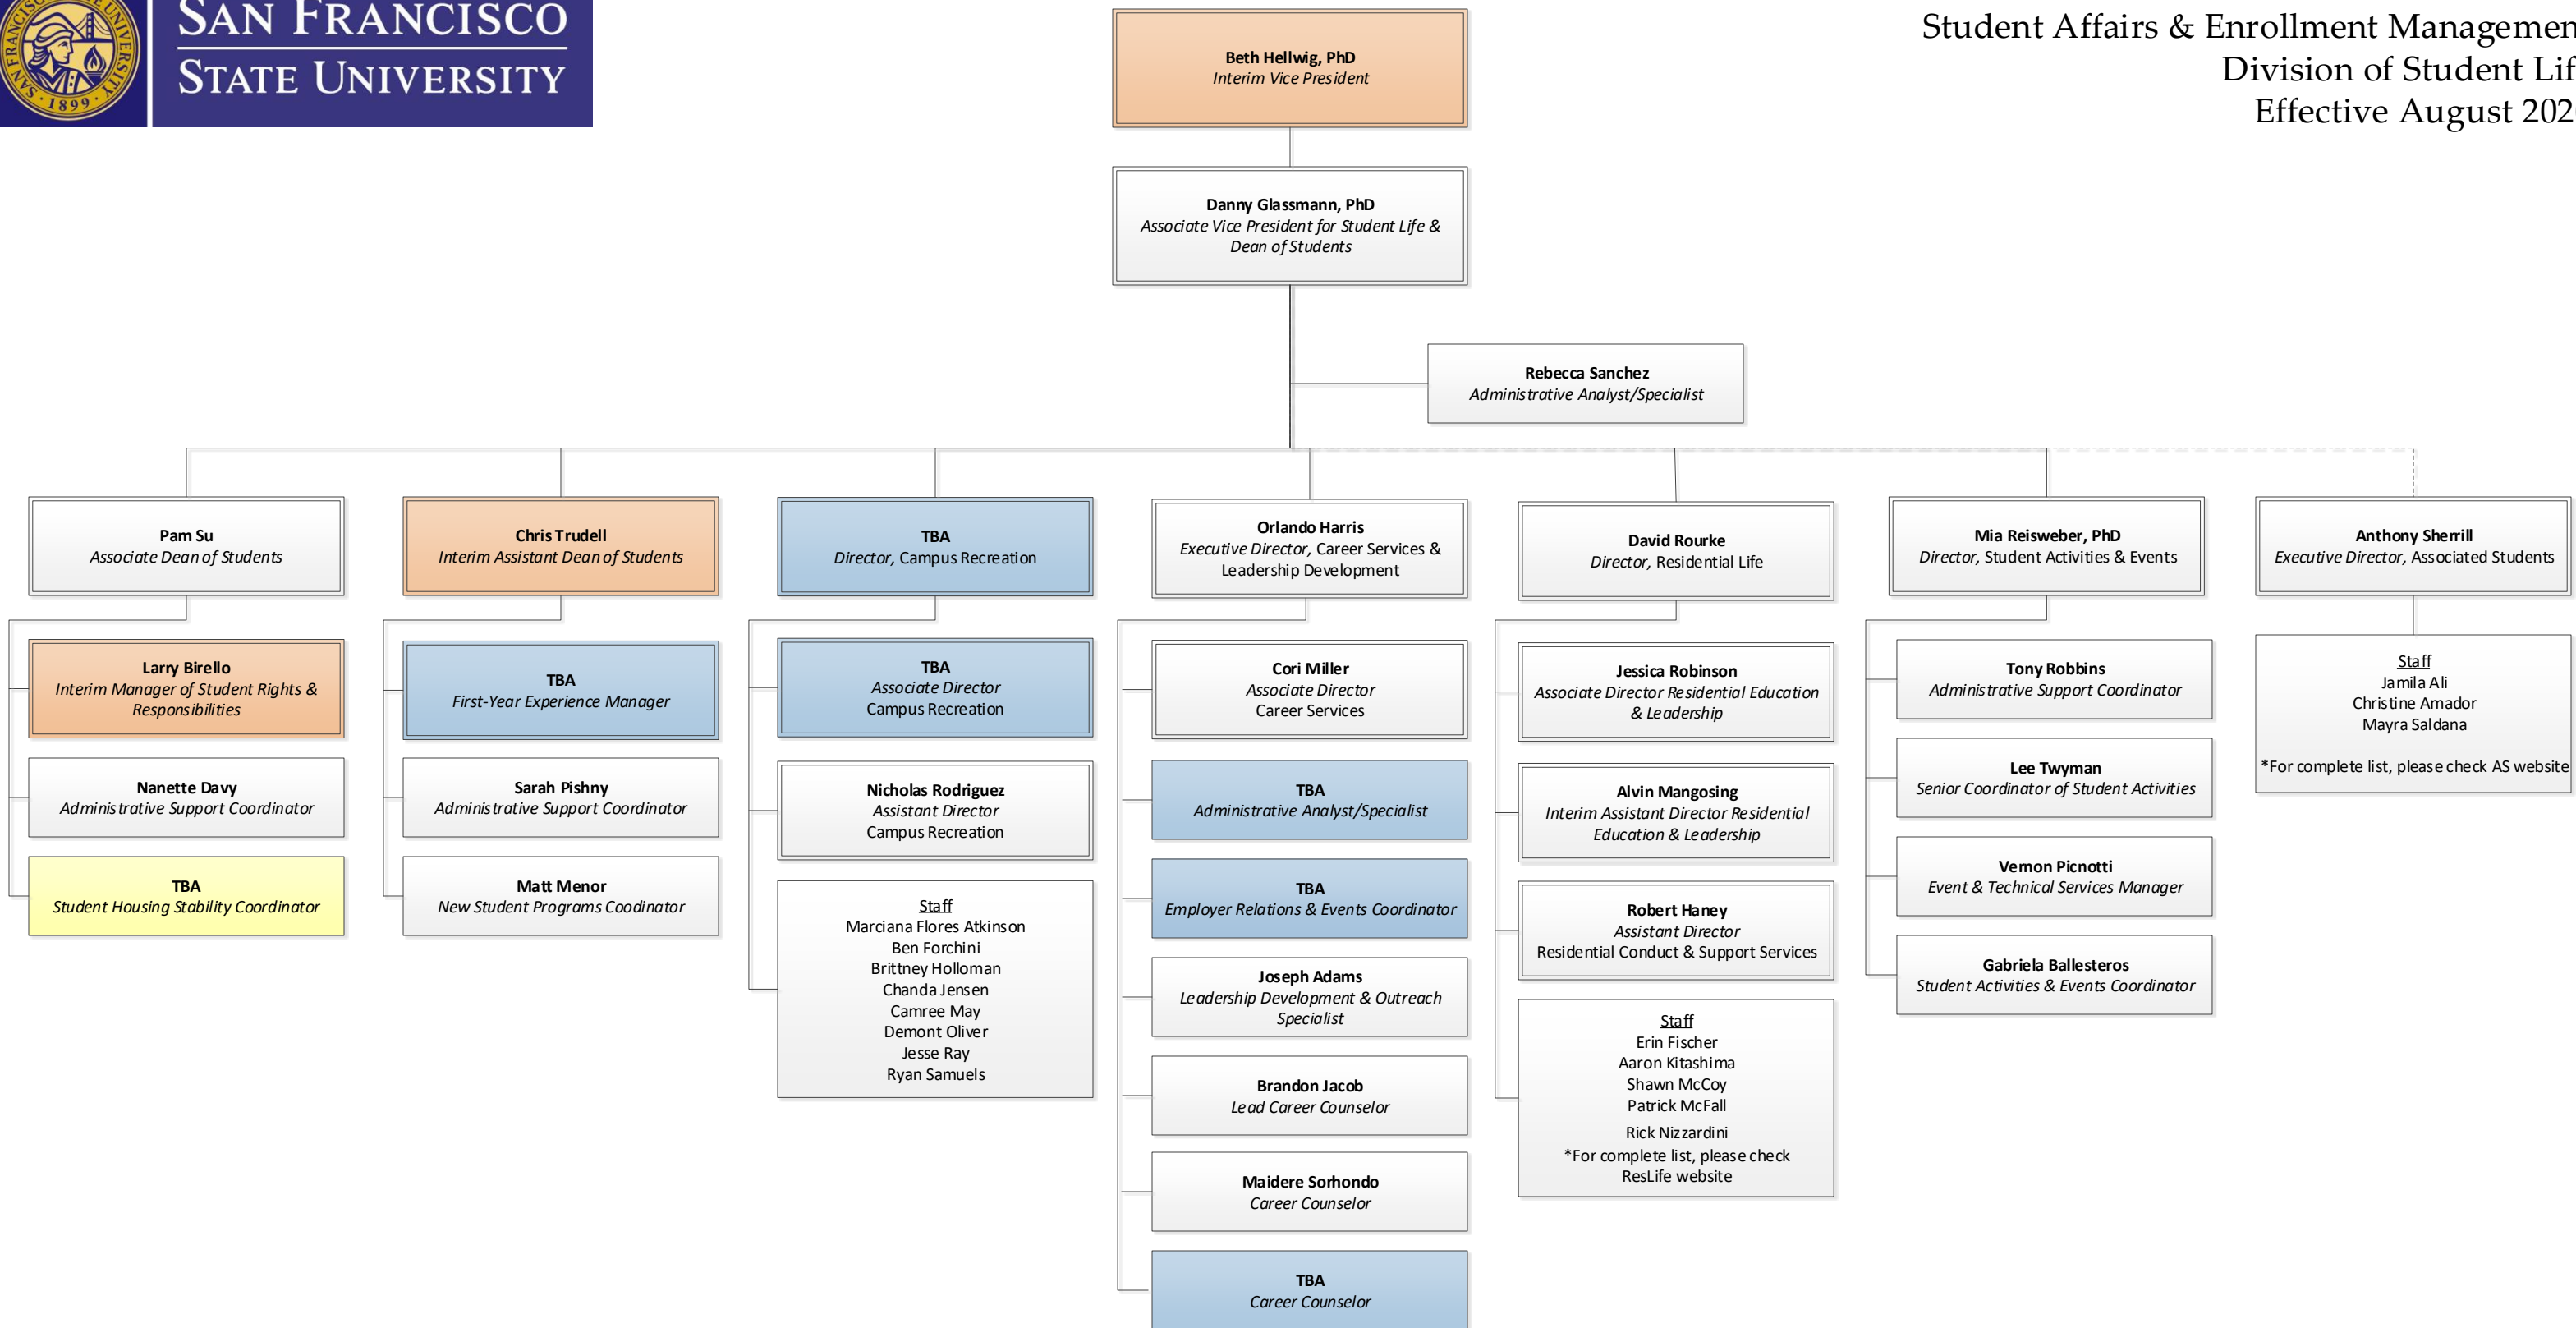

ORGANIZATION CHART
 Student Affairs & Enrollment Management
 Division of Student Life
 Effective August 2020

KEY:
 Blue – Unfilled Position
 Yellow – Newly Established Position
 Orange – Interim Appointee

TBA – position currently in recruitment and/or appointee to be named
 Vacant – position to be established; funding not yet available