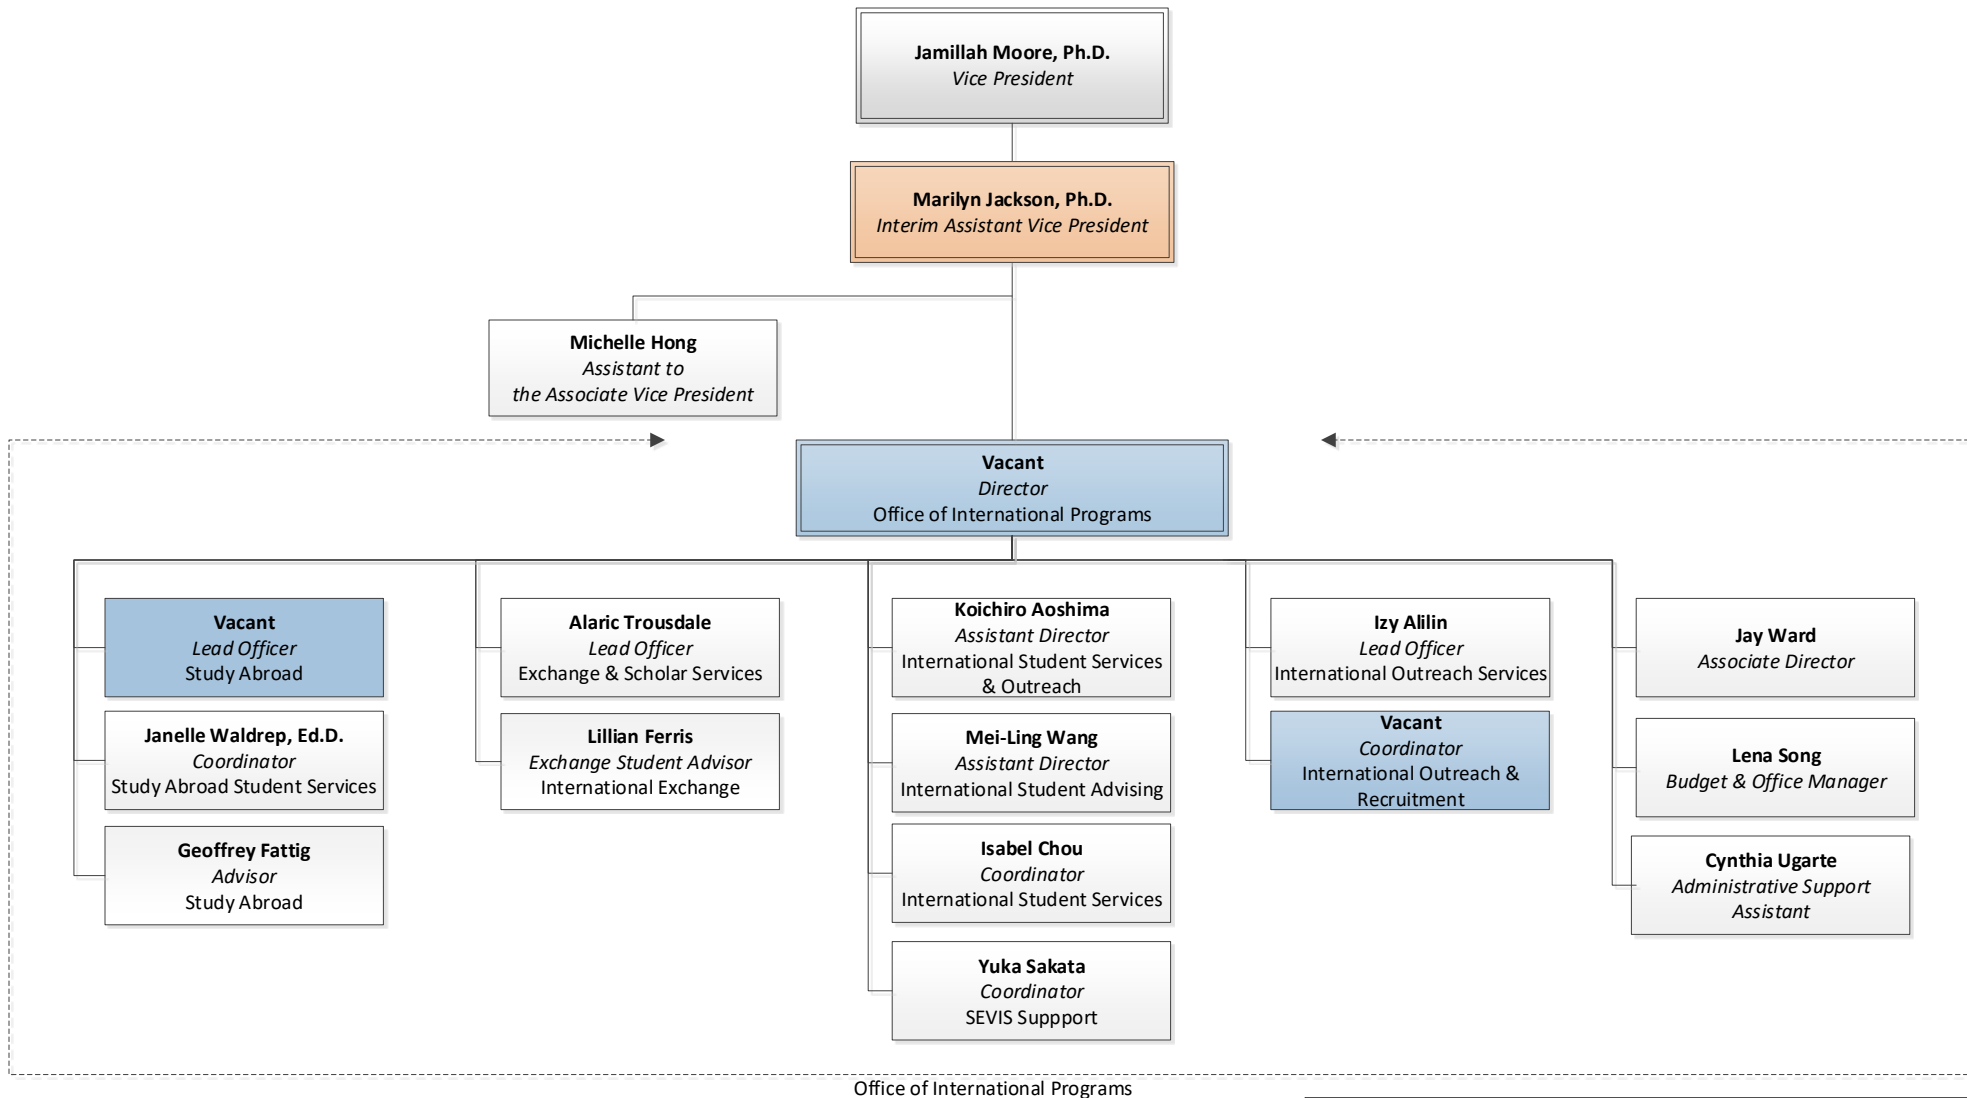

ORGANIZATION CHART
Student Affairs & Enrollment Management
Division of International Education
Effective September 1, 2021

KEY:
 Blue – Unfilled Position
 Yellow – Newly Established Position
 Orange – Interim Appointee

TBA – position currently in recruitment and/or appointee to be named
 Vacant – position to be established; funding not yet available