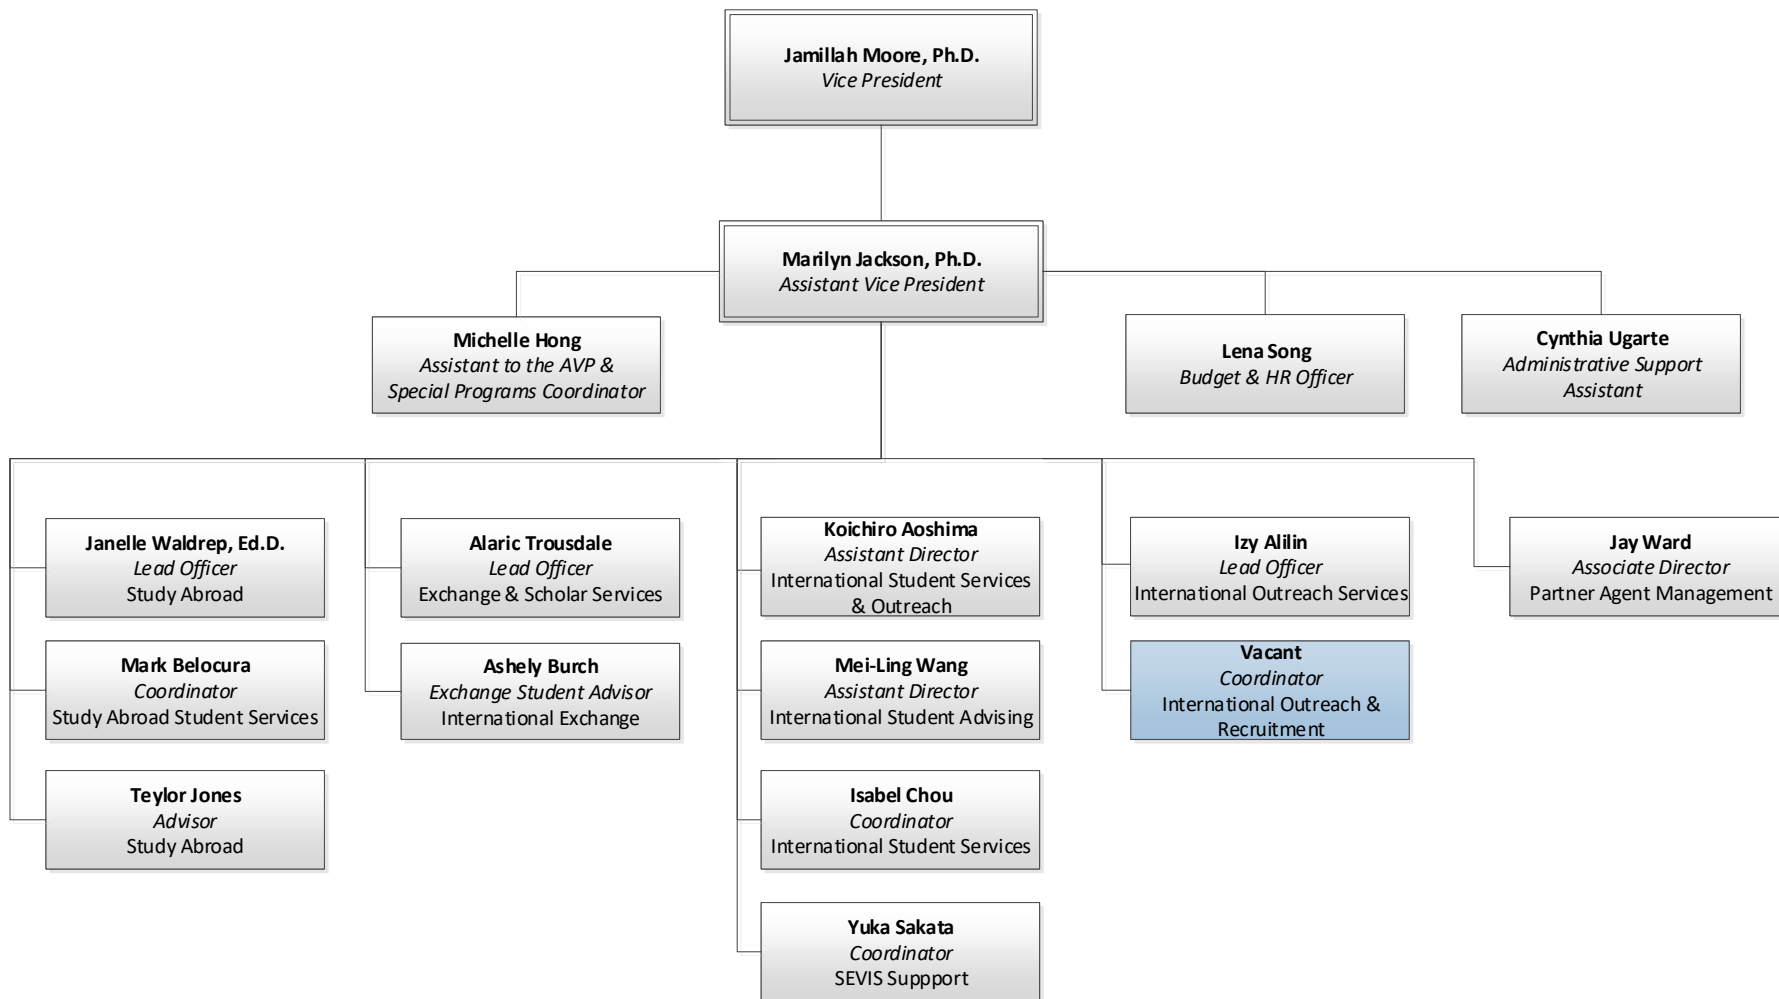

**ORGANIZATION CHART**  
Student Affairs & Enrollment Management  
Division of International Education  
Effective January 1, 2024

**KEY:**  
 Blue – Unfilled Position  
 Yellow – Newly Established Position  
 Orange – Interim Appointee

TBA – position currently in recruitment and/or appointee to be named  
 Vacant – position to be established; funding not yet available